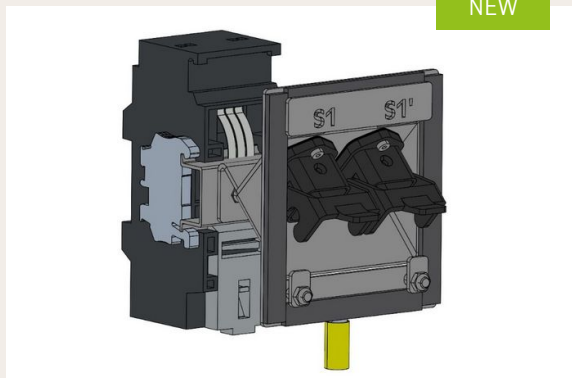

HELLER hybrid field coupler

Availability | Follow-up Components

Series

MCI

MCH

Control

SIEMENS Powerline

Successor component for hybrid field bus coupling from Siemens.

Requirements

- _ Retrofit package can only be installed with the following options. Powerline control Internal communication via Profibus Hanbrid version Independent software version